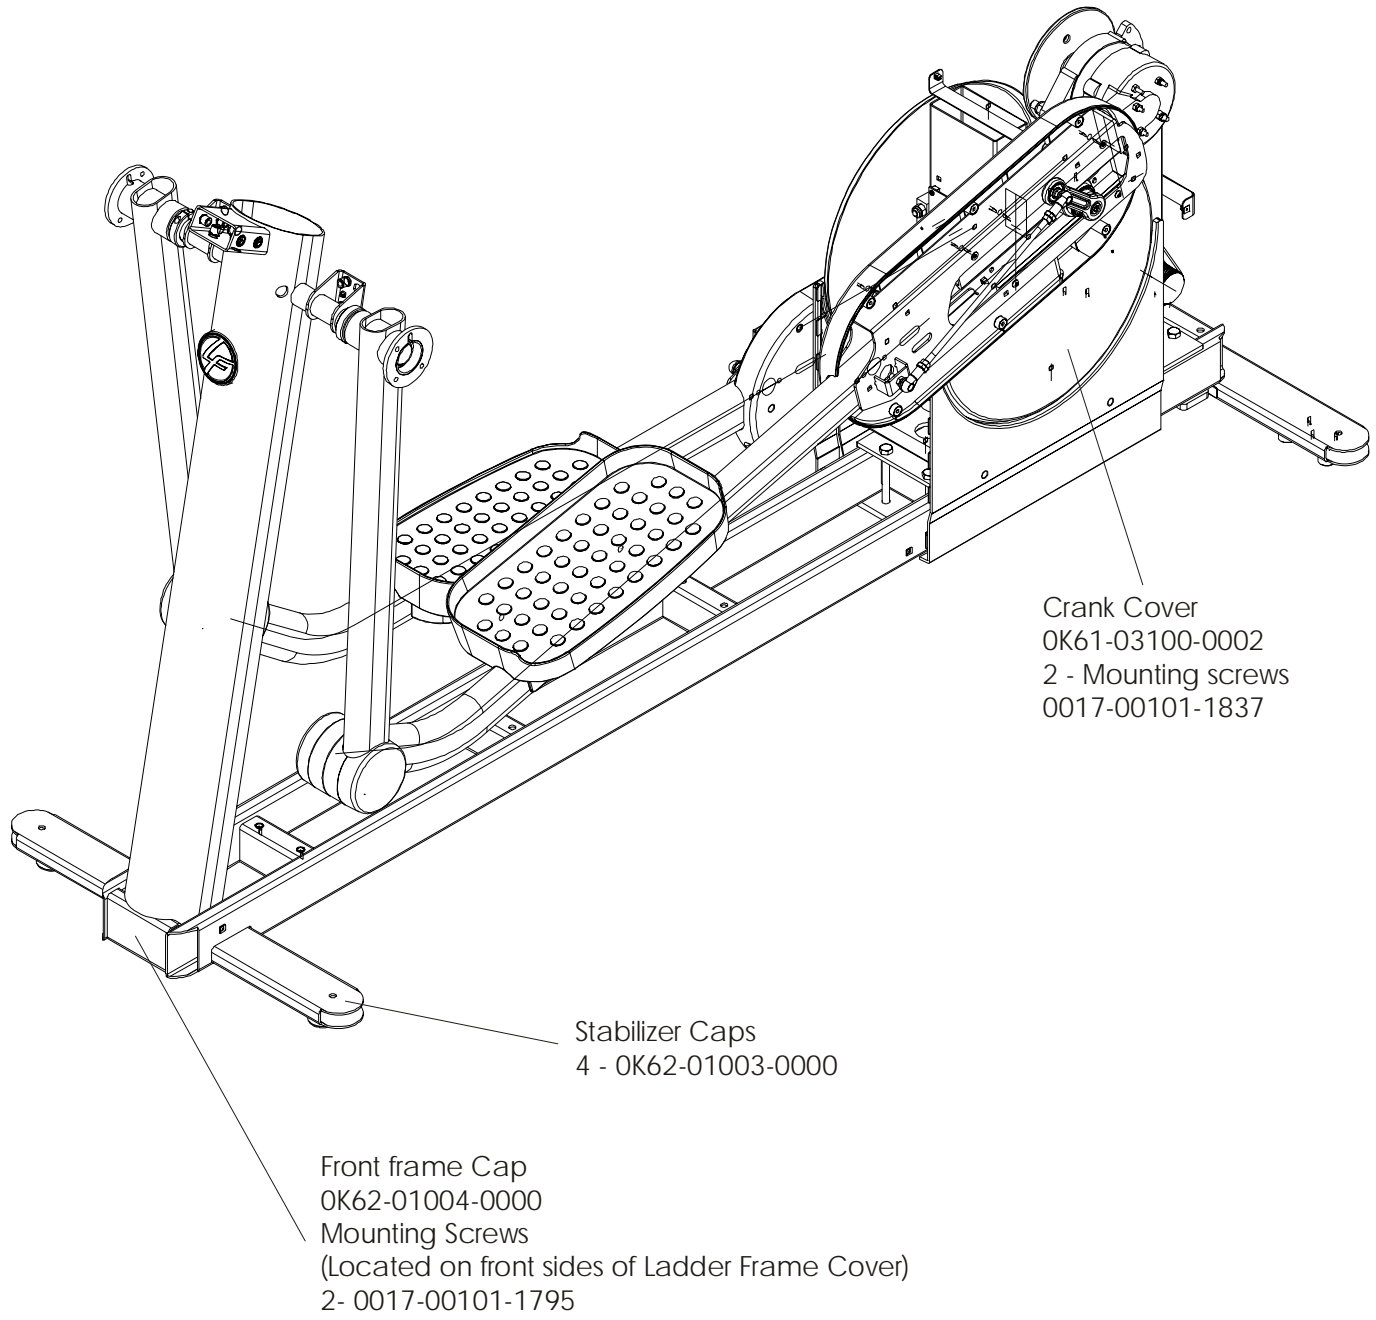

ARCTIC SILVER 95XEZ
Crank Cover and Lower Caps

95XEZ-0XXX-01
S/N WZX10000 and up